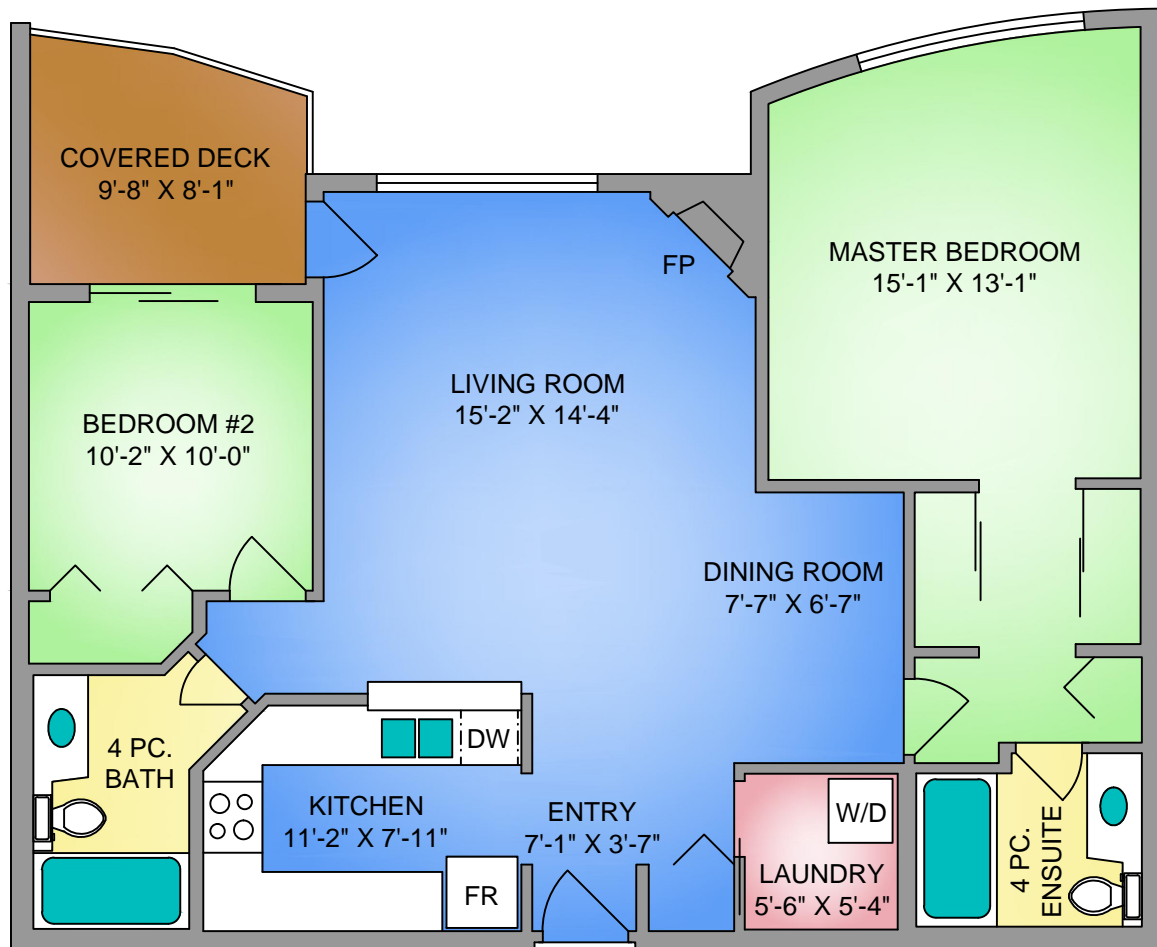

210-4965 VISTA VIEW CRESCENT

1085 SQ. FT.

7'-10" CEILING

NORTH

SCALE

210-4965 VISTA VIEW CRESCENT FEBRUARY 22, 2019		
Prepared by PROPER MEASURE MID ISLAND for the exclusive use of SUE SABO & JANA KOSTER Plans may not be 100% accurate. Buyer must verify any critical measurement. Private resale or modification of floor plans to a third party by any individual or entity other than Proper Measure Mid Island is strictly prohibited		
FLOOR	AREA (SQ. FT.)	
	FINISHED	DECK / PATIO
TOTAL	1085	76